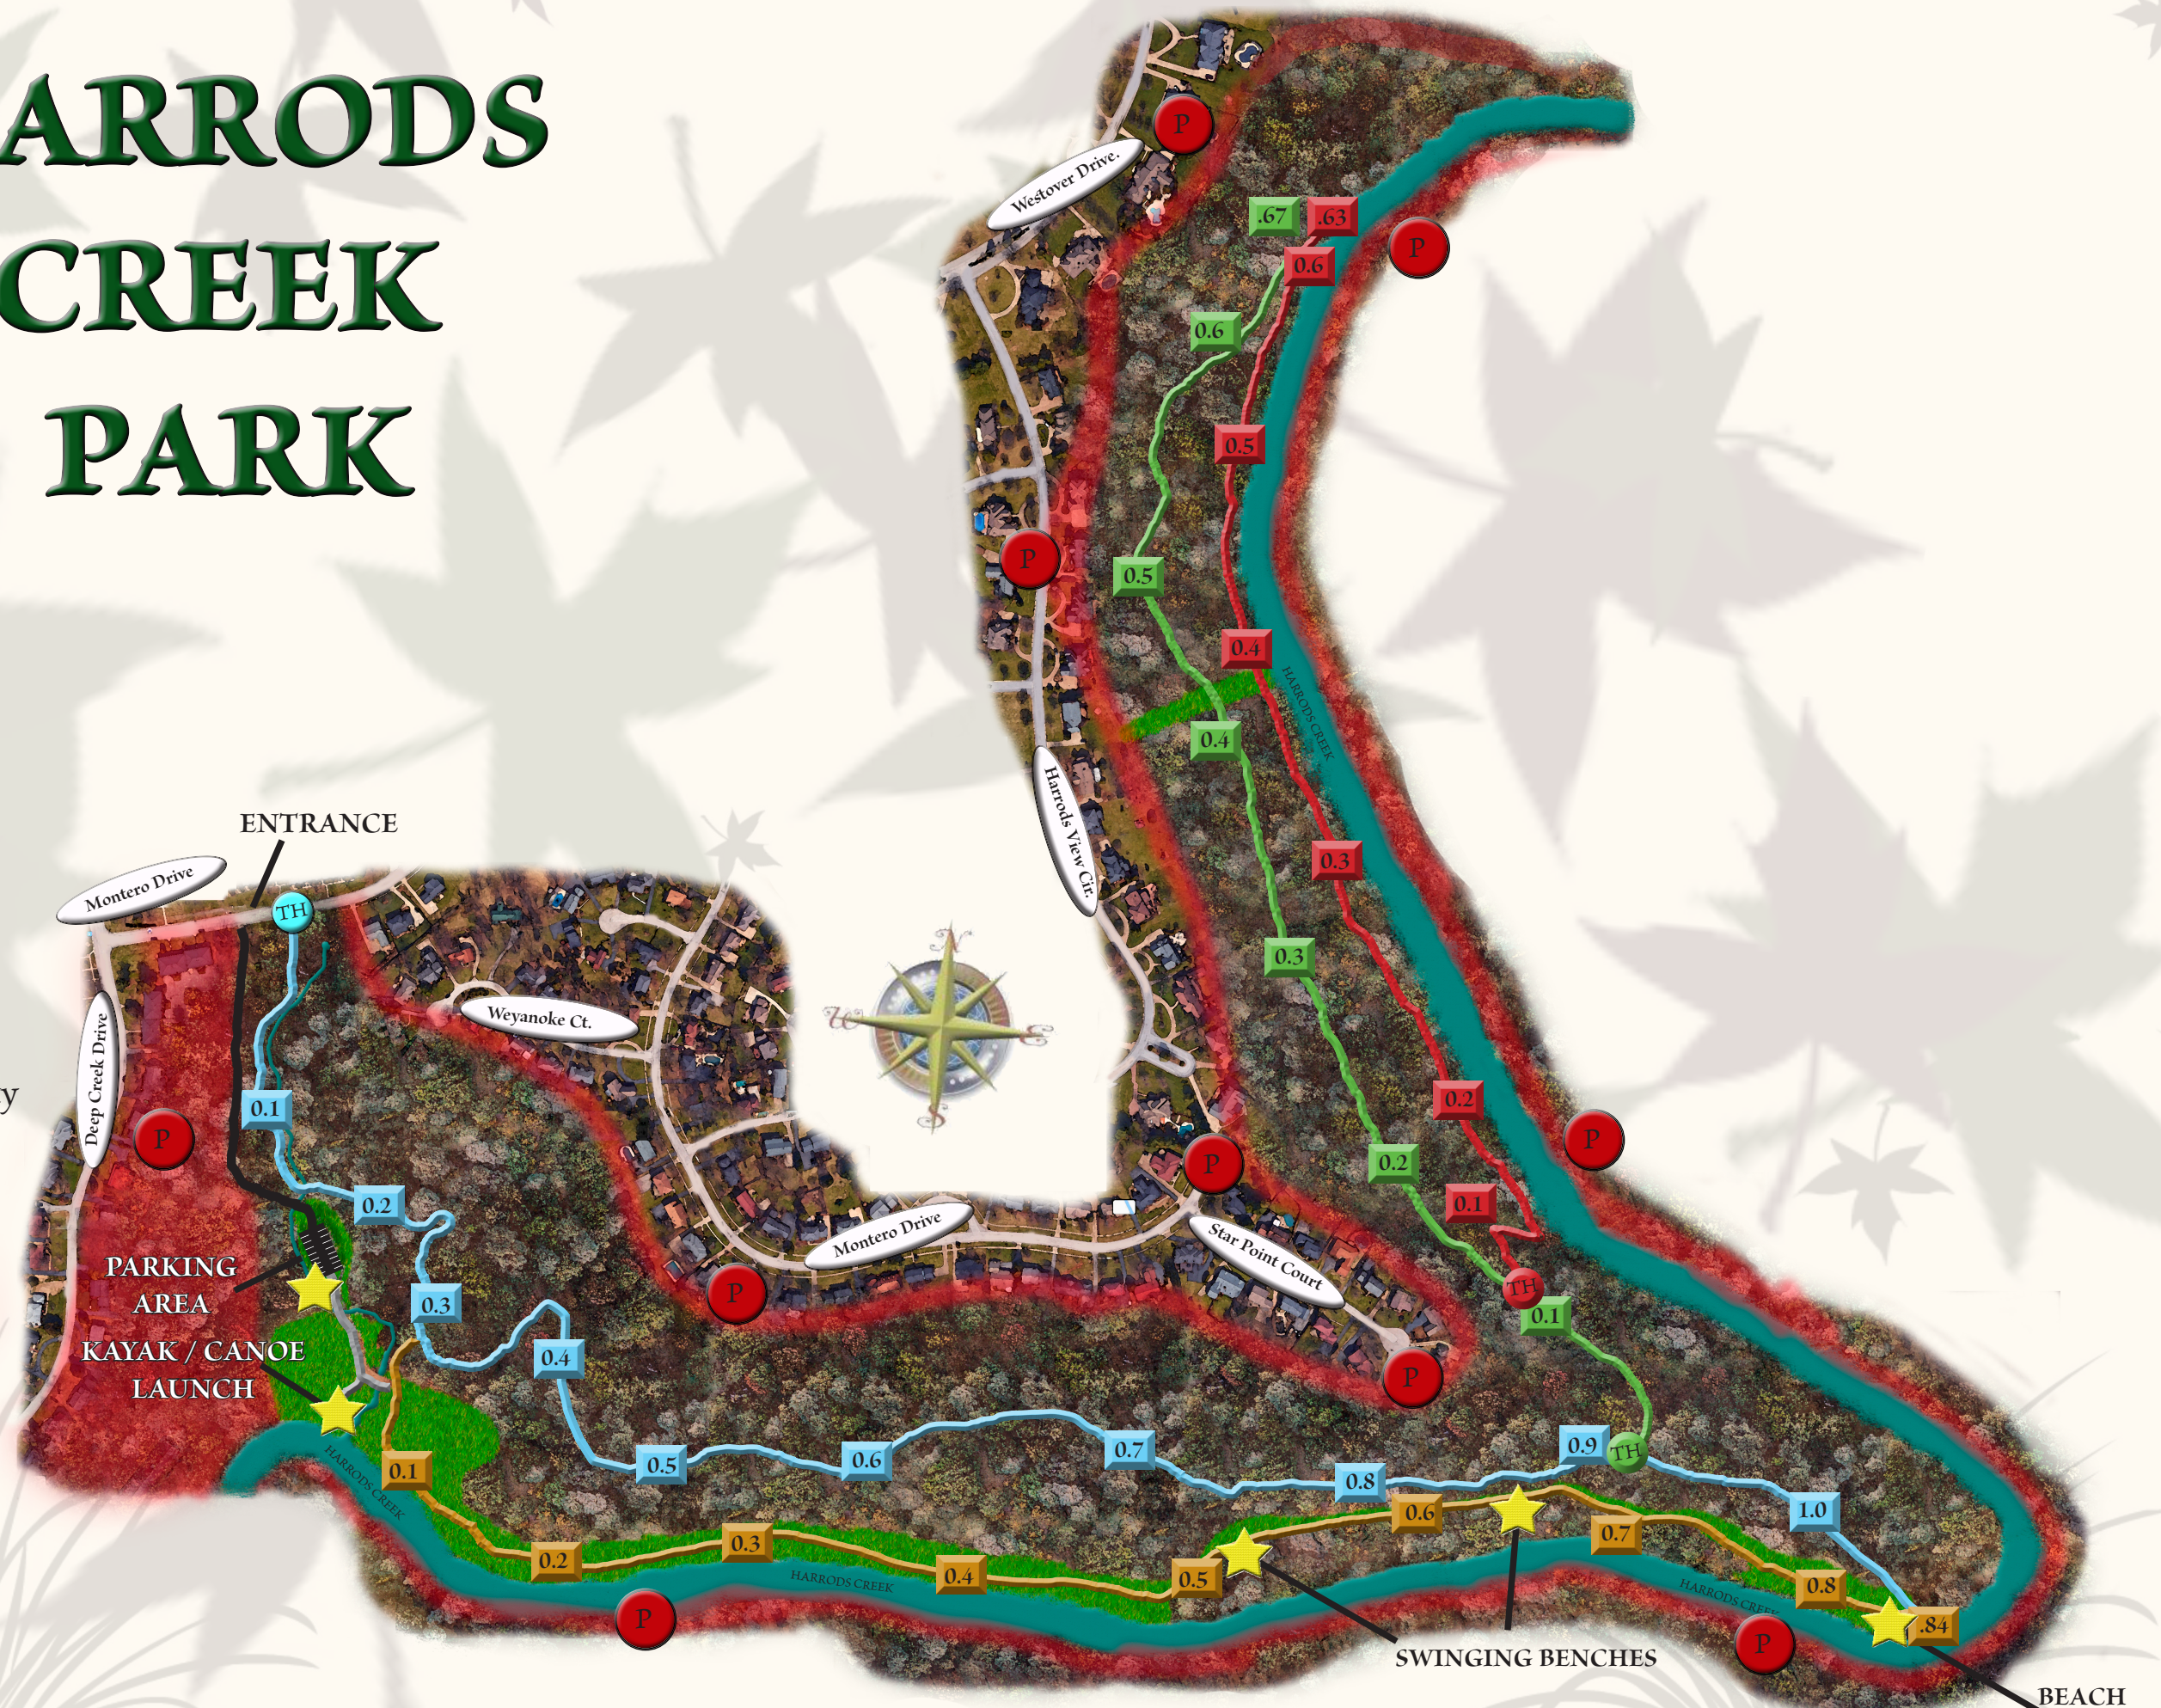

HARRODS CREEK PARK

 = Existing Trail

 = Trail Head
(Color corresponds to trail name)

 = Mile Marker
(Color corresponds to trail name)

 = Private Property

 = Point Of Interest

** Trail Positions Are Approximate **

** Please Note: This Park is surrounded by private property.....PLEASE RESPECT OUR NEIGHBORS AND THEIR PROPERTY **

BEACH AREA